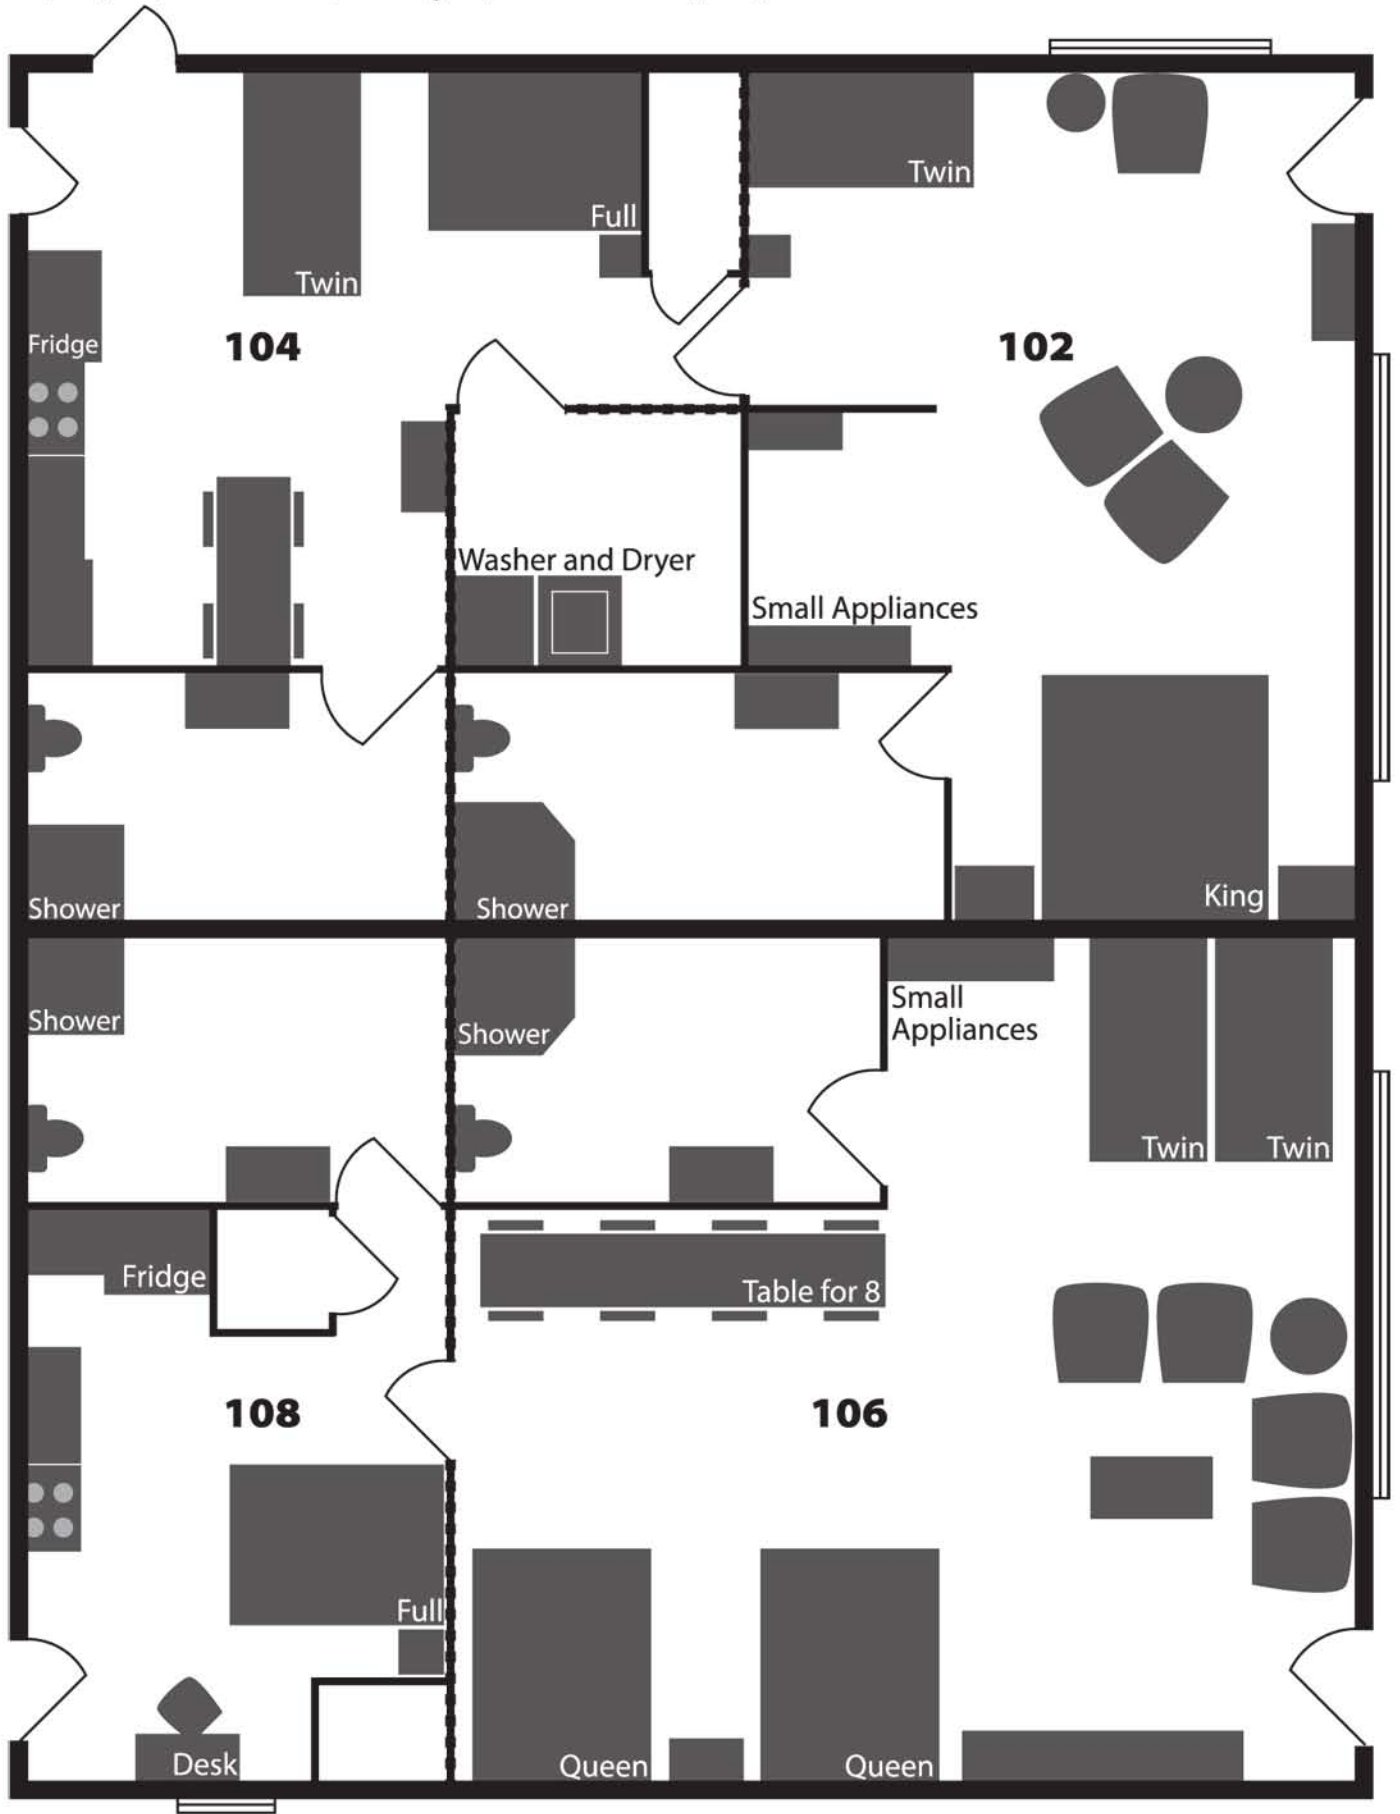

The Lodge Micro Motel

102, 104, 106, 108 N. Walnut, Hoisington, KS 67544

800-869-0332

(620)791-7549

Off Street Parking